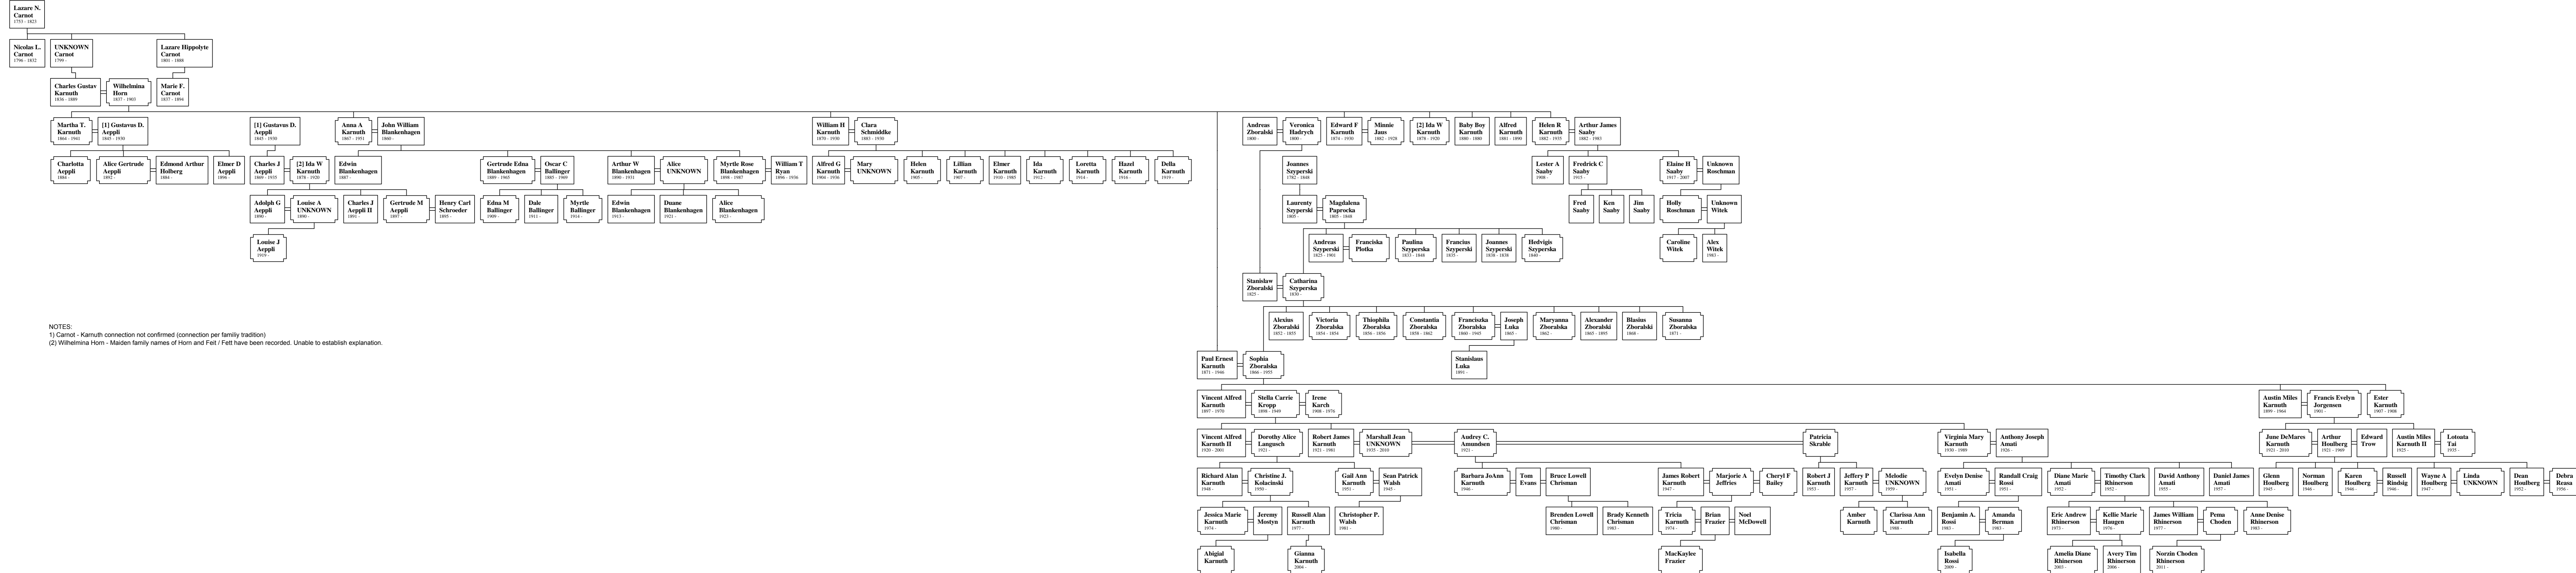

Karnuth Family Tree / Chicago, Illinois

Decendants of Charles Gustav Karnuth & Wilhelmina Horn

NOTES:
1) Carnot - Karnuth connection not confirmed (connection per family tradition)
(2) Wilhelmina Horn - Maiden family names of Horn and Feit / Fett have been recorded. Unable to establish explanation.